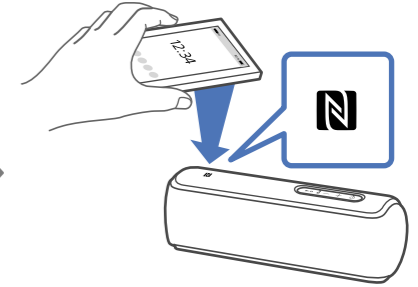

OFF

Android

Wireless Party Chain

Speaker Add

Sony Music Center

Android / iPhone

<http://www.sony.net/smcapp/>

Wireless Party Chain Speaker Add Party Booster