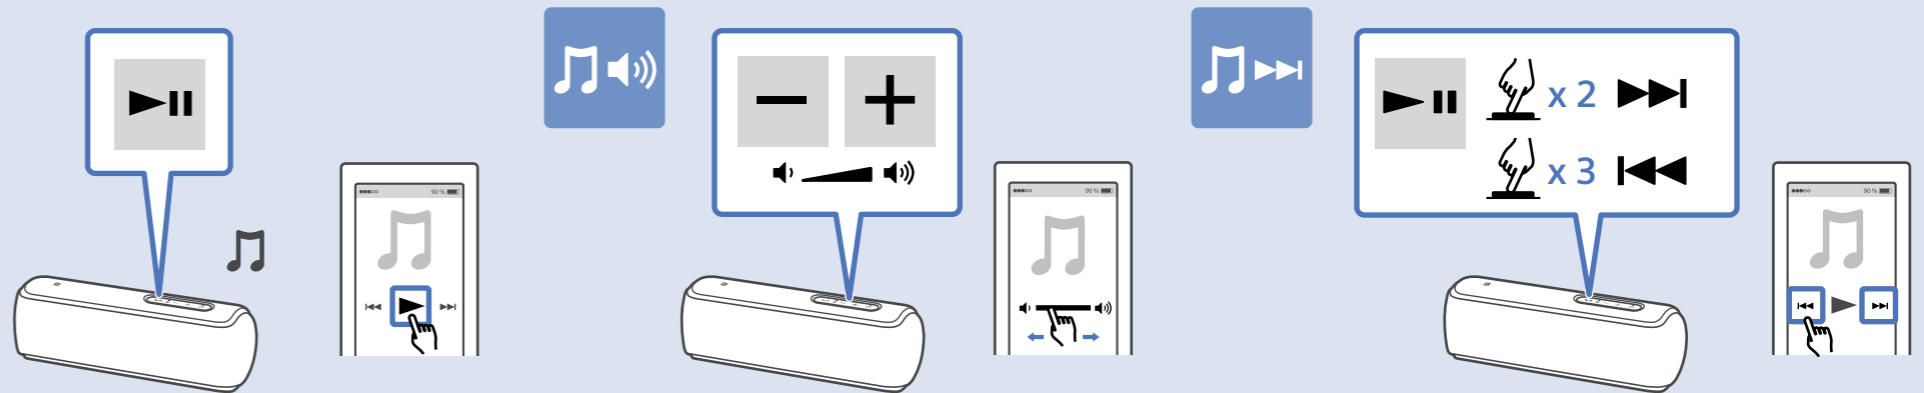

SRS-XB21

4-734-036-13(1)

©2018 Sony Corporation Printed in China

1

2

3