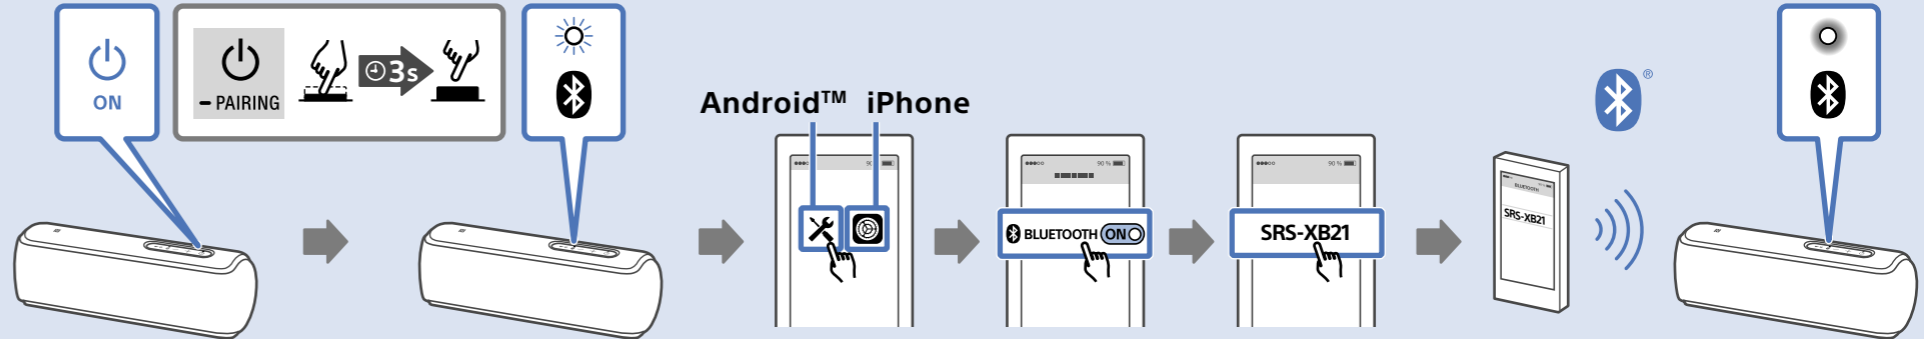

SRS-XB21

4-734-036-13(1)

©2018 Sony Corporation Printed in China

1

2

3