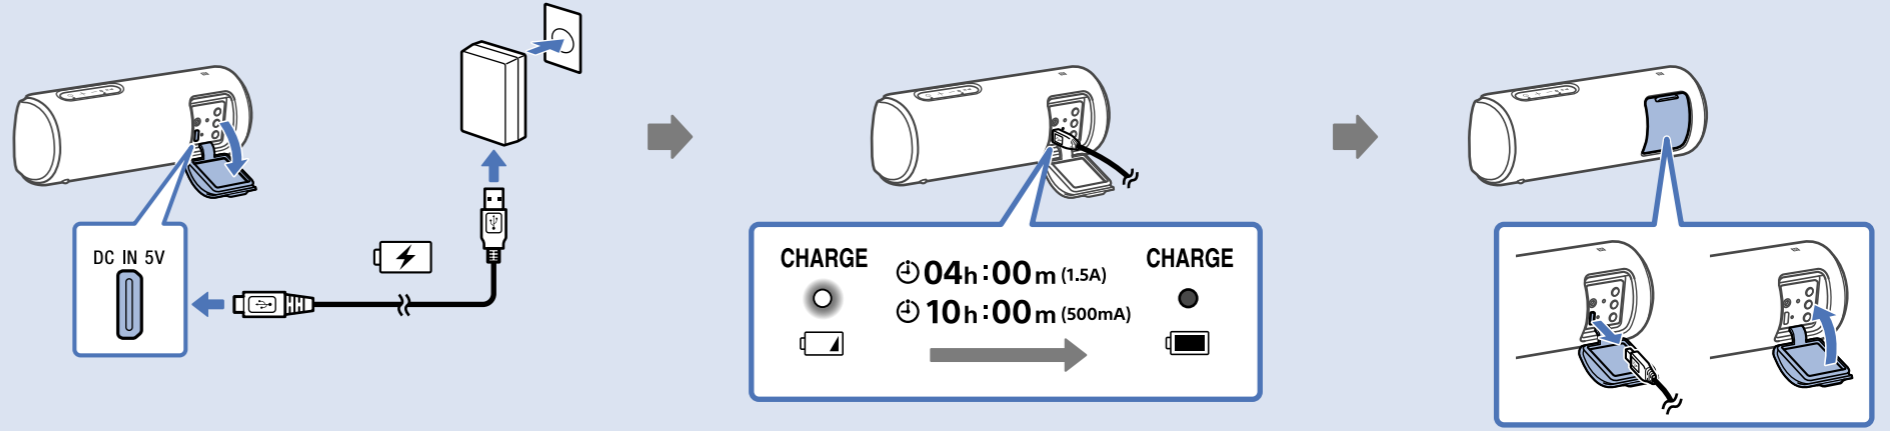

SRS-XB21

4-734-036-13(1)

©2018 Sony Corporation Printed in China

1

2

3