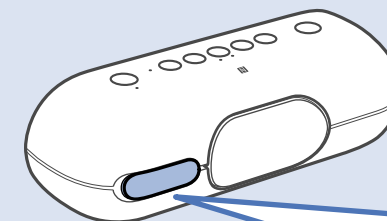

# 1

DC IN 5V

CHARGE ⏱ 12 h : 00 m (500mA) CHARGE  
 ⏱ 04 h : 00 m (1.5A)