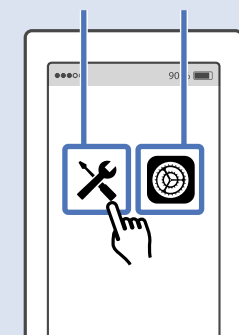

Android iPhone