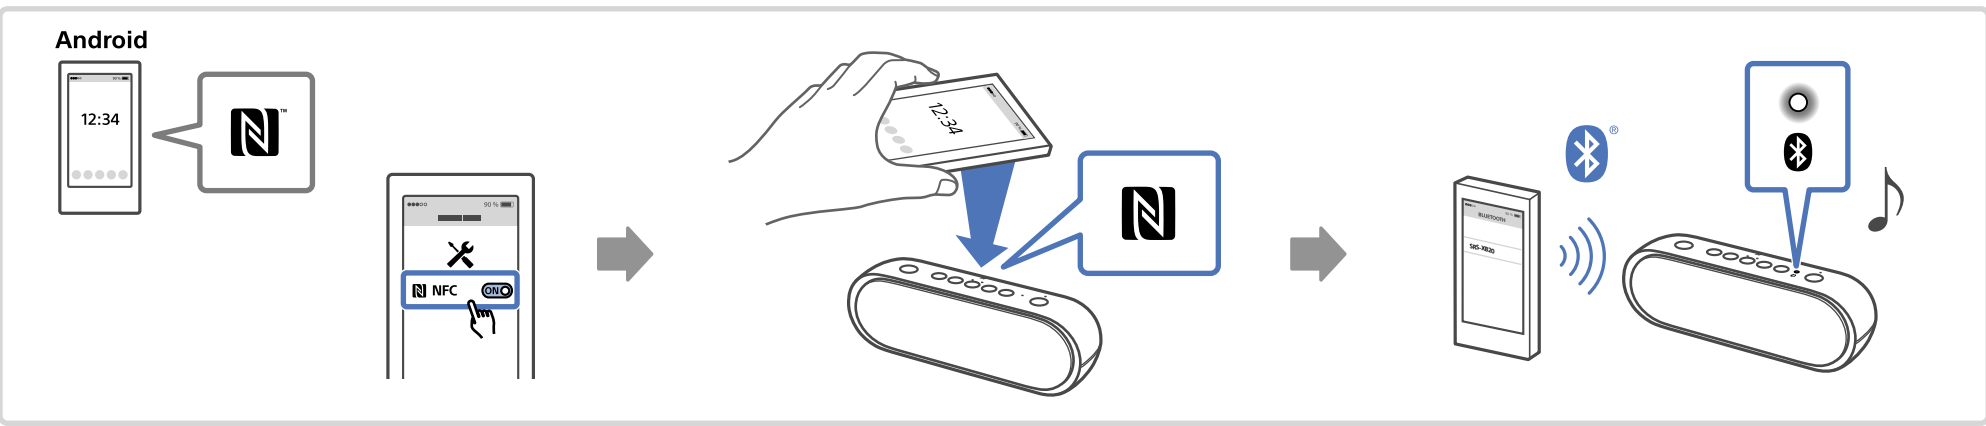

# 3

[http://rd1.sony.net/help/speaker/srs-xb20/h\\_zz/](http://rd1.sony.net/help/speaker/srs-xb20/h_zz/)

LIGHT

ON

OFF

Speaker Add

Wireless Party Chain

**Android / iPhone**