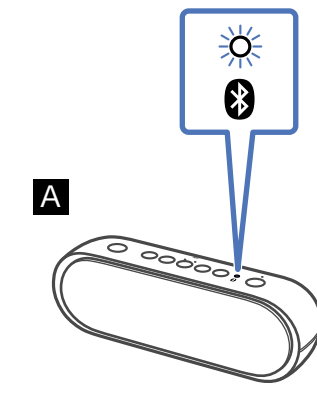

# 3

[http://rd1.sony.net/help/speaker/srs-xb20/h\\_zz/](http://rd1.sony.net/help/speaker/srs-xb20/h_zz/)

LIGHT

ON

OFF

Speaker Add

Wireless Party Chain

**Android / iPhone**