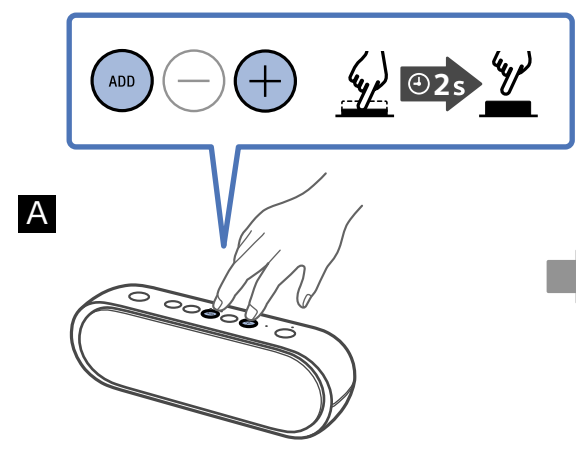

# 3

[http://rd1.sony.net/help/speaker/srs-xb20/h\\_zz/](http://rd1.sony.net/help/speaker/srs-xb20/h_zz/)

LIGHT

ON

OFF

Speaker Add

Wireless Party Chain

**Android / iPhone**