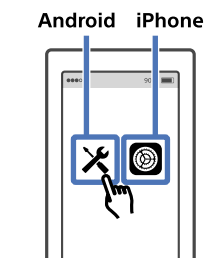

# 3

[http://rd1.sony.net/help/speaker/srs-xb20/h\\_zz/](http://rd1.sony.net/help/speaker/srs-xb20/h_zz/)

LIGHT

ON

OFF

Speaker Add

Wireless Party Chain

**Android / iPhone**