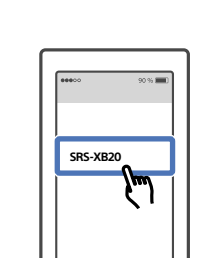

# 3

[http://rd1.sony.net/help/speaker/srs-xb20/h\\_zz/](http://rd1.sony.net/help/speaker/srs-xb20/h_zz/)

LIGHT

ON

OFF

Speaker Add

Wireless Party Chain

**Android / iPhone**