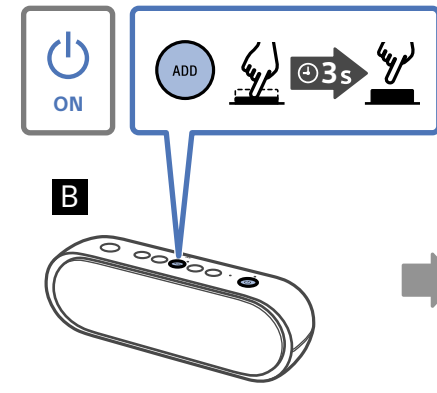

# 3

[http://rd1.sony.net/help/speaker/srs-xb20/h\\_zz/](http://rd1.sony.net/help/speaker/srs-xb20/h_zz/)

LIGHT

ON

OFF

Speaker Add

Wireless Party Chain

**Android / iPhone**