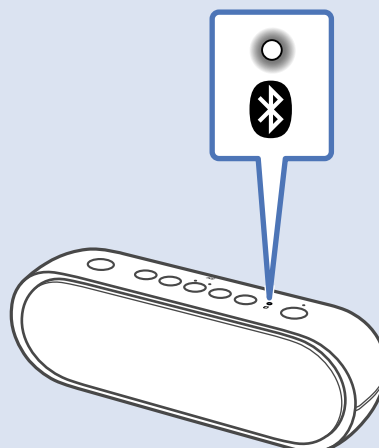

# 3

[http://rd1.sony.net/help/speaker/srs-xb20/h\\_zz/](http://rd1.sony.net/help/speaker/srs-xb20/h_zz/)

LIGHT

ON

OFF

Speaker Add

Wireless Party Chain

**Android / iPhone**