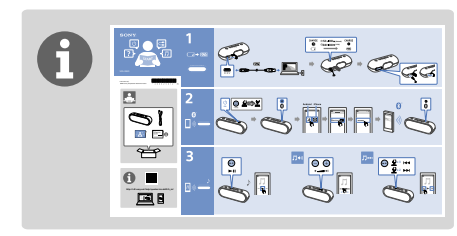

# 3

[http://rd1.sony.net/help/speaker/srs-xb20/h\\_zz/](http://rd1.sony.net/help/speaker/srs-xb20/h_zz/)

LIGHT

ON

OFF

Speaker Add

Wireless Party Chain

**Android / iPhone**