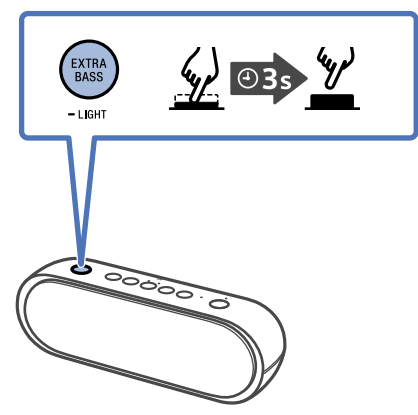

# 3

[http://rd1.sony.net/help/speaker/srs-xb20/h\\_zz/](http://rd1.sony.net/help/speaker/srs-xb20/h_zz/)

LIGHT

ON

OFF

Speaker Add

Wireless Party Chain

**Android / iPhone**