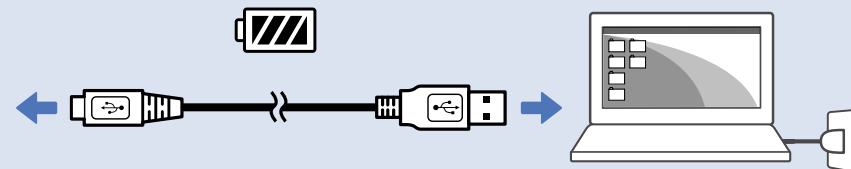

# 1

DC IN 5V

CHARGE ⏱ 12 h : 00 m (500mA) CHARGE  
 ⏱ 04 h : 00 m (1.5A)