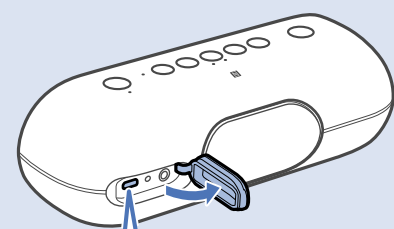

# 1

DC IN 5V

CHARGE ⏱ 12 h : 00 m (500mA) CHARGE  
 ⏱ 04 h : 00 m (1.5A)