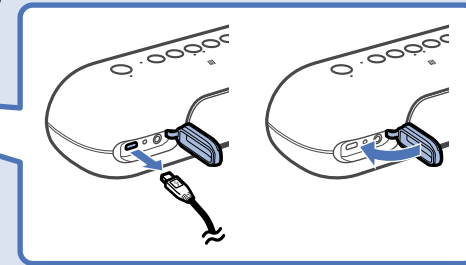

# 1

DC IN 5V

CHARGE ⏱ 12 h : 00 m (500mA) CHARGE  
 ⏱ 04 h : 00 m (1.5A)