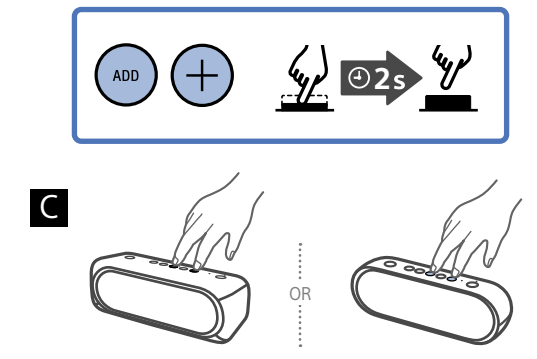

# 3

[http://rd1.sony.net/help/speaker/srs-xb20/h\\_zz/](http://rd1.sony.net/help/speaker/srs-xb20/h_zz/)

LIGHT

ON

OFF

Speaker Add

Wireless Party Chain

**Android / iPhone**