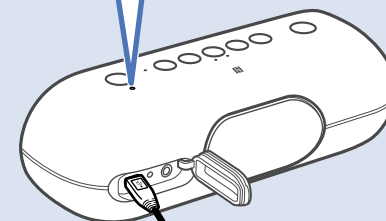

# 1

DC IN 5V

CHARGE ⏱ 12 h : 00 m (500mA) CHARGE  
 ⏱ 04 h : 00 m (1.5A)