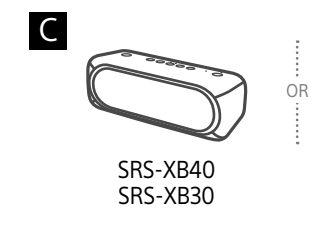

# 3

[http://rd1.sony.net/help/speaker/srs-xb20/h\\_zz/](http://rd1.sony.net/help/speaker/srs-xb20/h_zz/)

LIGHT

ON

OFF

Speaker Add

Wireless Party Chain

**Android / iPhone**