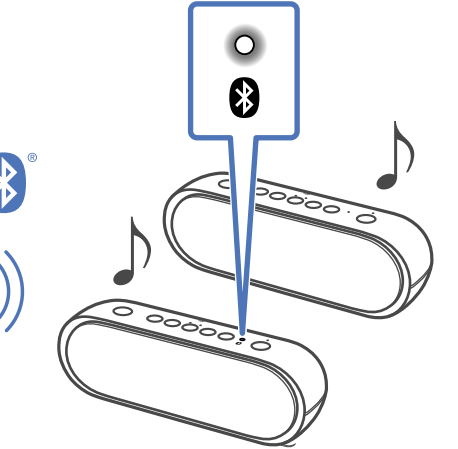

# 3

[http://rd1.sony.net/help/speaker/srs-xb20/h\\_zz/](http://rd1.sony.net/help/speaker/srs-xb20/h_zz/)

LIGHT

ON

OFF

Speaker Add

Wireless Party Chain

**Android / iPhone**