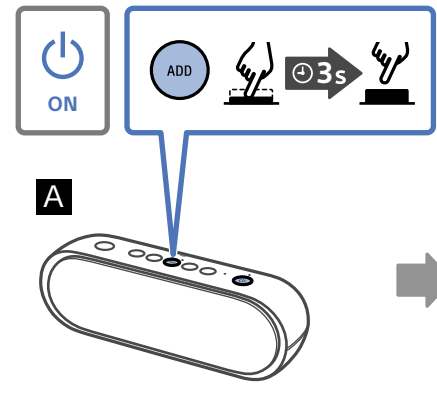

# 3

[http://rd1.sony.net/help/speaker/srs-xb20/h\\_zz/](http://rd1.sony.net/help/speaker/srs-xb20/h_zz/)

LIGHT

ON

OFF

Speaker Add

Wireless Party Chain

**Android / iPhone**