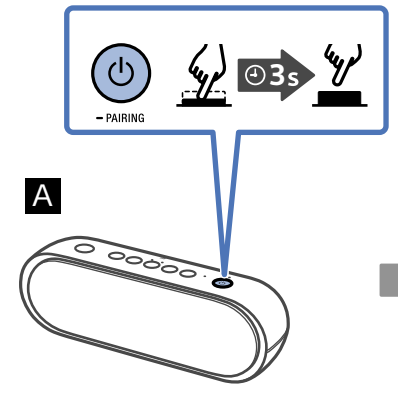

# 3

[http://rd1.sony.net/help/speaker/srs-xb20/h\\_zz/](http://rd1.sony.net/help/speaker/srs-xb20/h_zz/)

LIGHT

ON

OFF

Speaker Add

Wireless Party Chain

**Android / iPhone**