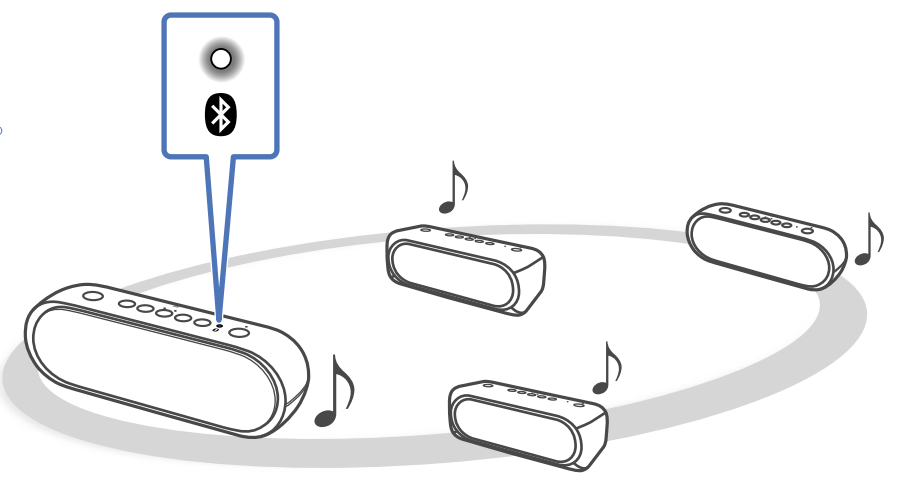

# 3

[http://rd1.sony.net/help/speaker/srs-xb20/h\\_zz/](http://rd1.sony.net/help/speaker/srs-xb20/h_zz/)

LIGHT

ON

OFF

Speaker Add

Wireless Party Chain

**Android / iPhone**