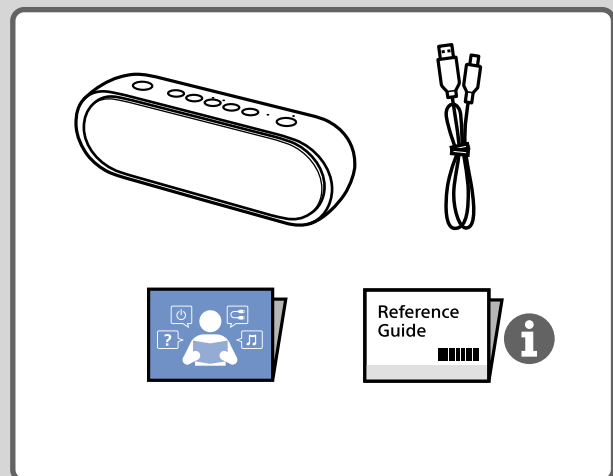

# 3

[http://rd1.sony.net/help/speaker/srs-xb20/h\\_zz/](http://rd1.sony.net/help/speaker/srs-xb20/h_zz/)

LIGHT

ON

OFF

Speaker Add

Wireless Party Chain

**Android / iPhone**